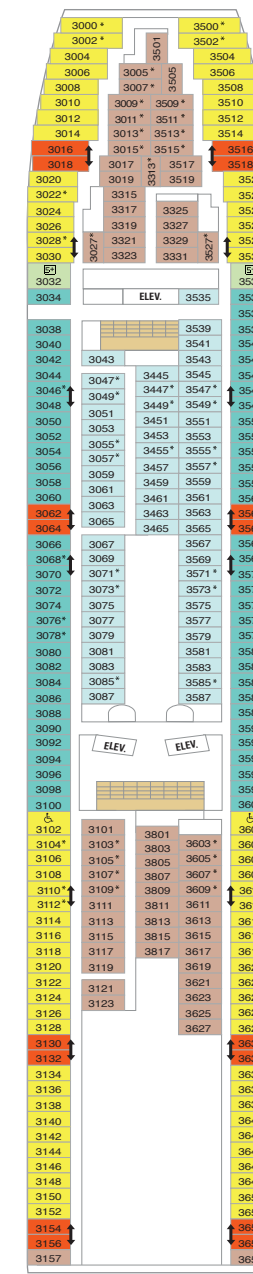

DECK 12

DECK 11

DECK 10

DECK 9

DECK 8

DECK 7

DECK 6

DECK 5

DECK 4

DECK 3

DECK 2

Rhapsody of the Seas®

Profile 2060 - starts May 2021 - Updated June 24, 2020